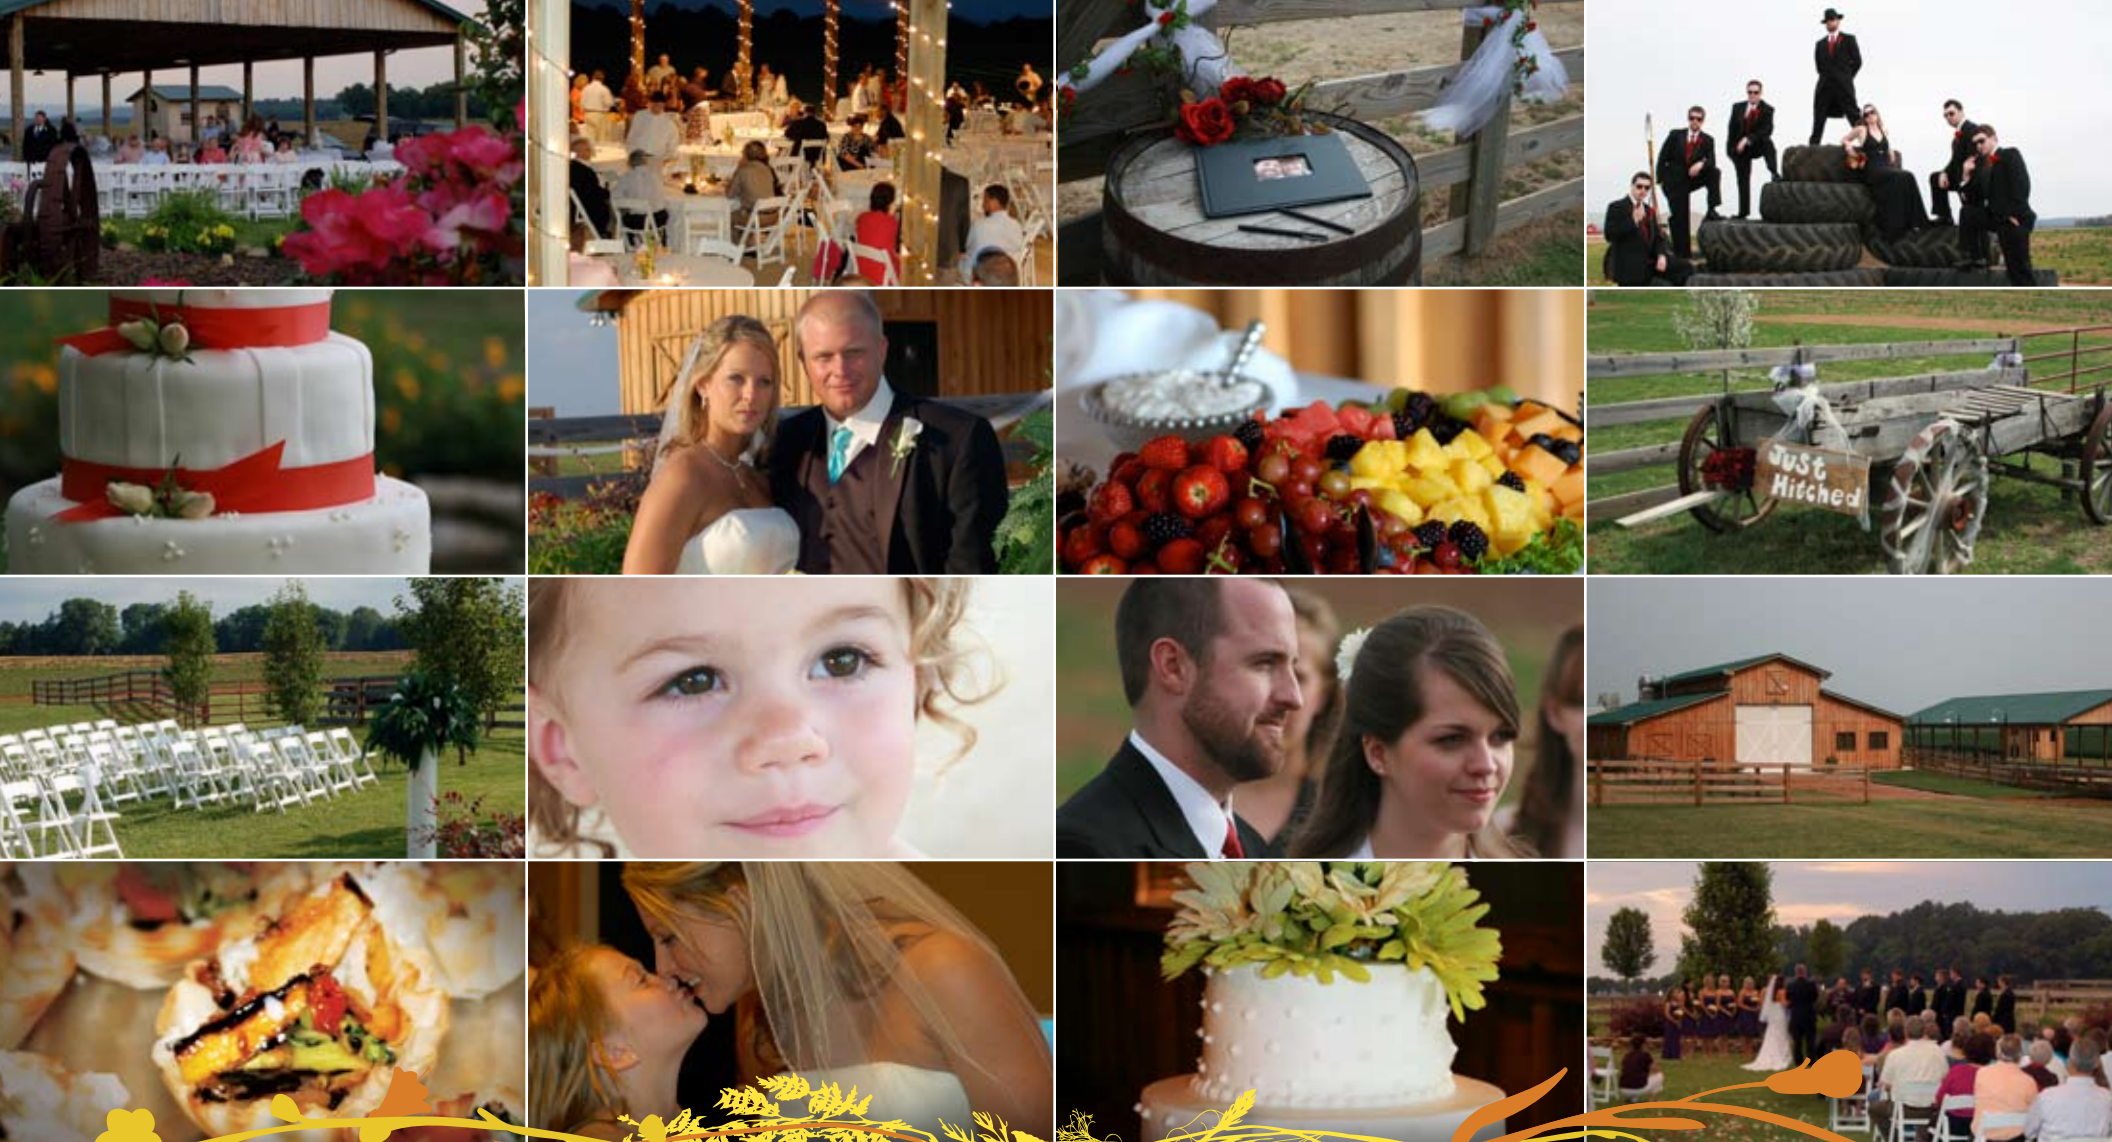

UNIQUE SCENIC VENUE

IN-HOUSE CATERING

CUSTOMIZABLE PACKAGES

LARGE & SMALL GROUP
ACCOMMODATIONS

PRICING ESTIMATES
AVAILABLE UPON REQUEST

Tate Farms
WEDDINGS

256.828.8288

8414A MOORES MILL ROAD
MERIDIANVILLE, ALABAMA 35759

INFO@TATEFARMSPUMPKINS.COM

When You Say I Do

WE WANT YOU TO HAVE THE PERFECT PLACE
ON YOUR SPECIAL DAY.
TO HAVE AND TO HOLD, FROM THIS DAY FORTH,
NOW AND FOREVER.